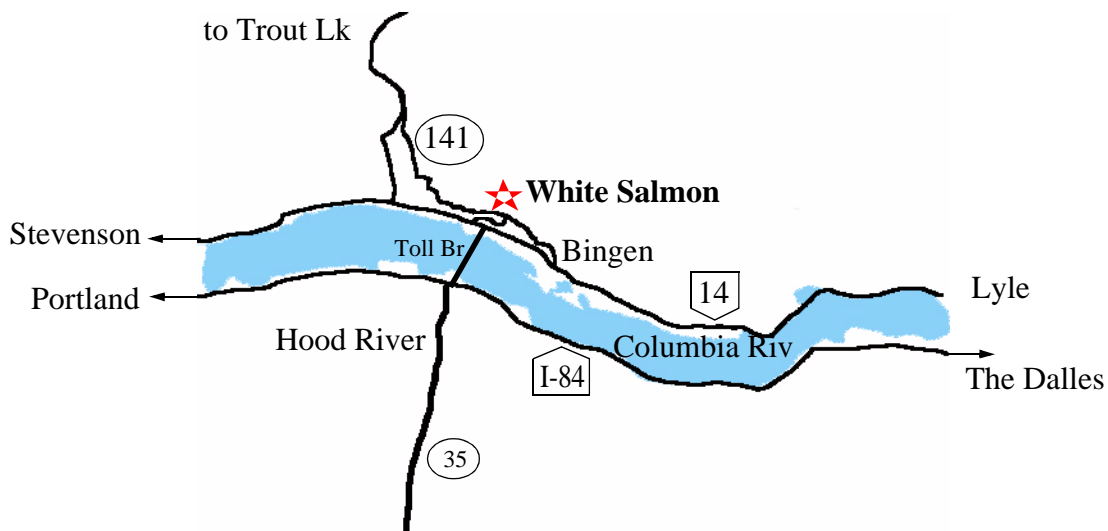

Map and directions to White Salmon Glassworks:

105 E. Jewett Blvd White Salmon, WA 98672

www.whitesalmonglassworks.com

(509) 251-9044 for ornament reservations, (509) 493-8400 all other enquiries